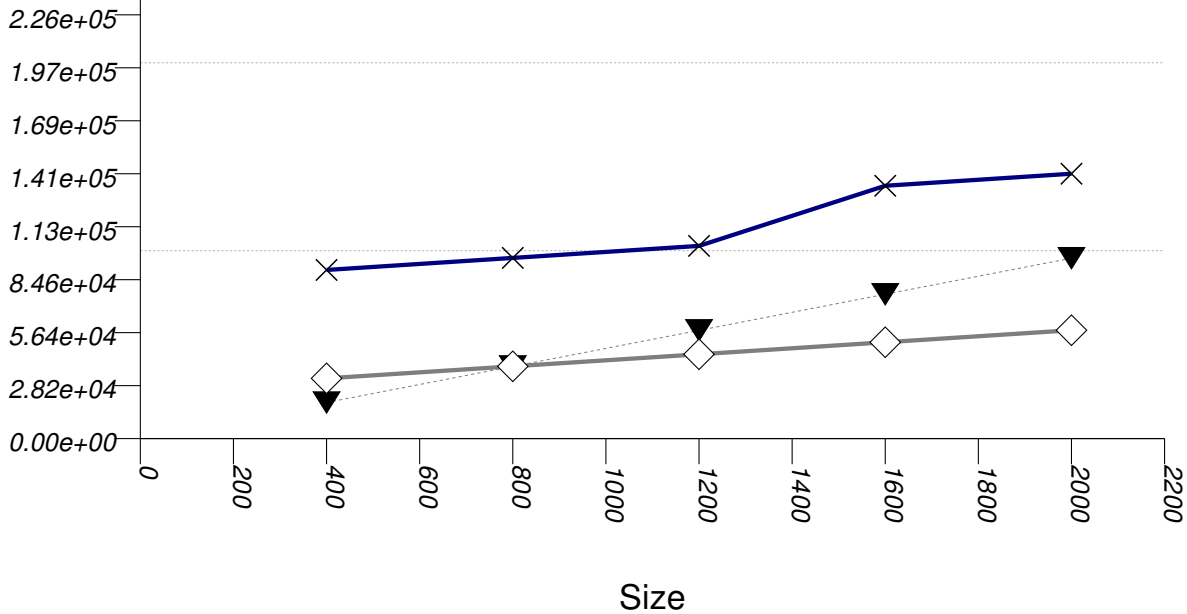

Memory (bytes)

- × rb_tree_mmap_cc_hash_mask_exp_nea_lc_1div8_1div2_nsth_set
- ▼ n_mmap
- ◇ rb_tree_mmap_lu_mtf_set